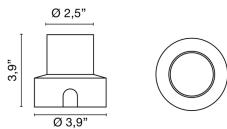

Net weight 0,88 lb

11,81 inch

2,36 inch

## ACCESSORIES

Spring for ZEPPELIN MAXI COB

**0260/C**

0,09 lb

Kit: Zeppelin Maxi drainage formwork + IP connector

**0230**

0,00 lb

led direct current driver 500mA