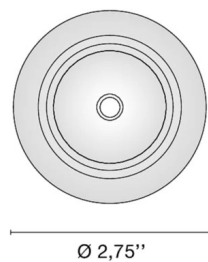

# Zeppelin COB

Design ABS Studio

Code **6397**

Description IP67 walkable recessed spotlight with diffused light with AISI 316L stainless steel flange, aluminum heat sink, frosted glass screen and 30cm neoprene cable.

Year of production 2016

Typology recessed ceiling wall floor,

Material INOX AISI 316L

Light Emission *live*

IP grade IP67

Allimentation 500mA - 17,5Vdc

Finishes **.33** Brushed steel

Light source  
**/W** 8.7W 1466lm 17.5V 4000K  
**/WW** 8.7W 1424lm 17.5V 3000K  
**/XW** 8.7W 1340lm 17.5V 2700k

Net weight 0,88 lb

11,81 inch

2,36 inch