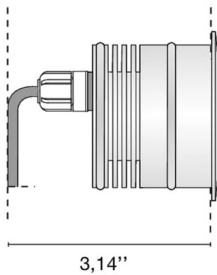

Year of production 2016

Typology recessed ceiling wall floor,

Material INOX AISI 316L

Light Emission *live*

IP grade IP67

Allimentation 500mA - 17,5Vdc

Finishes **.33** Brushed steel

Light source  
**/W** 8.7W 1466lm 17.5V 4000K  
**/WW** 8.7W 1424lm 17.5V 3000K  
**/XW** 8.7W 1340lm 17.5V 2700k

Net weight 0,88 lb

11,81 inch

2,36 inch