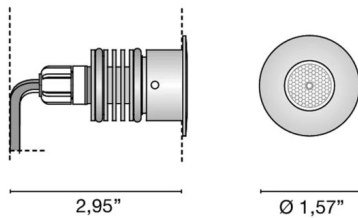

# Zeppelin 25 Plus

Design officinadiarchitettura&design

Code	<b>6384</b>
Description	IP67 walkable recessed spotlight with AISI 316L stainless steel round flange, aluminum heat sink and 30 cm neoprene cable.
Year of production	2012
Typology	recessed ceiling wall floor
Material	INOX AISI 316L
Light Emission	<i>live</i>
IP grade	67
Allimentation	500mA - 2,9Vdc
Finishes	<b>.33</b> Brushed steel
Light source	<b>/W</b> 1.5W 221lm 4000K <b>/WW</b> 1.5W 210lm 3000K <b>/XW</b> 1.5W 199lm 2700k
Net weight	0,20 lb
	11,81 inch
	1,26 inch