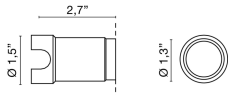

# Zeppelin 25 Plus

Design officinadiarchitettura&design

Plastic Plastic Box Plastic back case

**0216**

0,00 lb

Kit draining junction box + IP connector Kit draining junction box + IP connector Kit: Drainage formwork + IP connector