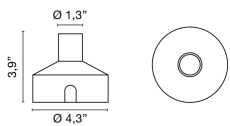

led direct current driver 500mA

0127

0,00 lb