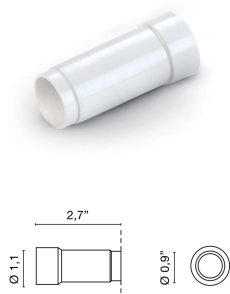

Code	6382
Description	Recessed direct-light spotlight with aluminum body painted matte white (RAL 9010).
Year of production	2010
Typology	recessed ceiling wall
Material	aluminium
Light Emission	<i>indirect/diffuse</i>
IP grade	20
Allimentation	350mA - 2,9Vdc
Finishes	.01 White
Light source	/B 1W Blue Led /W 1W 158lm 4000K /WW 1W 150lm 3000K /XW 1W 143lm 2700k
Net weight	0,04 lb
	7,87 inch
	0,79 inch

ACCESSORIES

Plastic Plastic Box Plastic back case

0215

0,00 lb

Box + Perforated Plaster Kit: box + perforated plaster

0212

0,00 lb

350 mA Driver 1-10 Spot led direct current driver 350mA