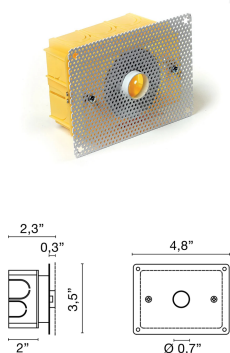

Code	6382
Description	Recessed direct-light spotlight with aluminum body painted matte white (RAL 9010).
Year of production	2010
Typology	recessed ceiling wall
Material	aluminium
Light Emission	<i>indirect/diffuse</i>
IP grade	20
Allimentation	350mA - 2,9Vdc
Finishes	.01 White
Light source	/B 1W Blue Led /W 1W 158lm 4000K /WW 1W 150lm 3000K /XW 1W 143lm 2700k
Net weight	0,04 lb
	7,87 inch
	0,79 inch

ACCESSORIES

Plastic Plastic Box Plastic back case

0215

0,00 lb

Box + Perforated Plaster Kit: box + perforated plaster

0212

0,00 lb

350 mA Driver 1-10 Spot led direct current driver 350mA