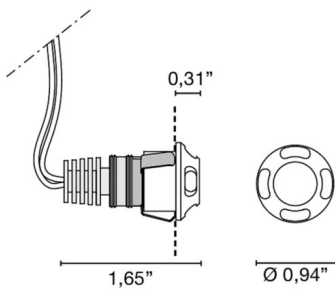

Code	6382
Description	Recessed direct-light spotlight with aluminum body painted matte white (RAL 9010).
Year of production	2010
Typology	recessed ceiling wall
Material	aluminium
Light Emission	<i>indirect/diffuse</i>
IP grade	20
Allimentation	350mA - 2,9Vdc
Finishes	.01 White
Light source	/B 1W Blue Led /W 1W 158lm 4000K /WW 1W 150lm 3000K /XW 1W 143lm 2700k
Net weight	0,04 lb
	7,87 inch
	0,79 inch