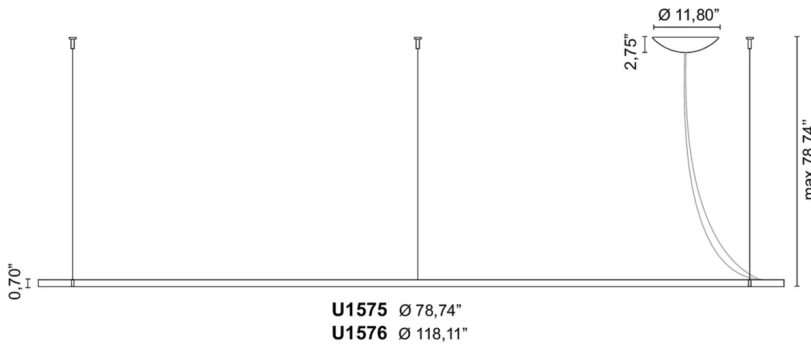

Lancia Tonda XL/XXL

Design P. Peperè

Code **U1576**

Description Diffused-light pendant lamp with calendered aluminum die-cast body, opal polycarbonate diffuser, 250cm coaxial cable, mounting kit and ceiling rose with driver included.

Year of production 2019

Typology suspension

Material aluminum/polycarbonate

Light Emission *widespread*

IP grade 20

Allimentation 120-277V 50/60Hz

Finishes **.01** White
.02 Black

Light source **/W** 96W 10800lm 24V 4000K CRI>90
/WW 96W 10120lm 24V 3000K CRI>90
/XW 96W 9600lm 24V 2700k CRI>90

Net weight 11,02 lb

98,43 inch

Lancia Tonda XL/XXL

Design P. Pepere

MOUNTING DIAGRAM

The lamp is supplied in 4 separate sections to be assembled during installation