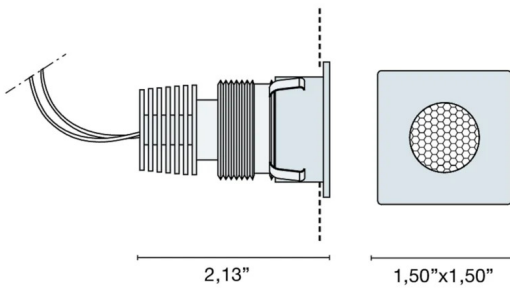

Code	<b>6323</b>
Description	Square recessed spotlight IP40 aluminum structure, anodized aluminum heat sink and methacrylate front lens.
Year of production	2007
Typology	recessed ceiling wall,
Material	aluminium
Light Emission	<i>live</i>
IP grade	IP40
Allimentation	500mA - 2,9Vdc
Finishes	<b>.01</b> White <b>.32</b> Satin nickel
Light source	<b>/W</b> 1.5W 221lm 4000K <b>/WW</b> 1.5W 210lm 3000K <b>/XW</b> 1.5W 210lm 2700k
Net weight	0,13 lb
	7,87 inch
	1,26 inch

## ACCESSORIES

Slat adapter for PIX

**0209**

0,02 lb

Plastic box

**0234**

0,06 lb

Kit: box + perforated plaster