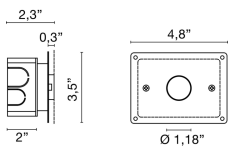

led direct current driver 500mA

0127

0,00 lb