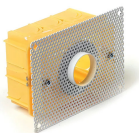

led direct current driver 500mA

0127

0,00 lb