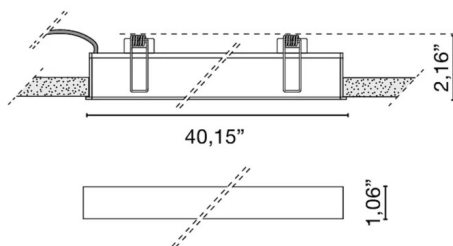

Code **6615**

Description	LINEA is offered in different modular lengths from 12 cm up to 302 cm, in three shades of light, 2700K, 3000K, 4000K with CRI>90
Year of production	2012
Typology	recessed ceiling wall,
Material	methacrylate/aluminum
Light Emission	<i>live</i>
IP grade	IP40
Allimentation	24Vdc
Finishes	.01 White
Light source	/W 15W 1840lm 24V 4000K CRI>90 /WW 15W 1650lm 24V 3000K CRI>90 /XW 15W 1560lm 24V 2700k CRI>90
Net weight	1,10 lb
	11,81 inch
	0,00 inch

ACCESSORIES

Formwork 101.8 cm for Linea

0210_100

0,00 lb

Formwork 151.8 cm for Linea

0210_150

0,00 lb

Optional corner profile to facilitate installation in plasterboard

Custom size

Table lengths available upon request. Measurements refer to complete fixtures including end caps.

inches	Ø	watt	2700K (XW)	lm	3000K (WW)	lm	4000K (W)	lm
--------	---	------	------------	----	------------	----	-----------	----