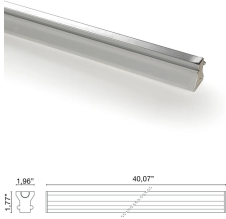

Code **6615**

Description	LINEA is offered in different modular lengths from 12 cm up to 302 cm, in three shades of light, 2700K, 3000K, 4000K with CRI>90
Year of production	2012
Typology	recessed ceiling wall,
Material	methacrylate/aluminum
Light Emission	<i>live</i>
IP grade	IP40
Allimentation	24Vdc
Finishes	.01 White
Light source	/W 15W 1840lm 24V 4000K CRI>90 /WW 15W 1650lm 24V 3000K CRI>90 /XW 15W 1560lm 24V 2700k CRI>90
Net weight	1,10 lb
	11,81 inch
	0,00 inch

ACCESSORIES

Formwork 101.8 cm for Linea

0210_100

0,00 lb

Formwork 151.8 cm for Linea

0210_150

0,00 lb

Optional corner profile to facilitate installation in plasterboard

Custom size

Table lengths available upon request. Measurements refer to complete fixtures including end caps.

inches	Ø	watt	2700K (XW)	lm	3000K (WW)	lm	4000K (W)	lm
--------	---	------	------------	----	------------	----	-----------	----