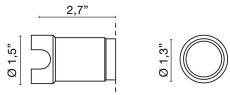

Plastic Plastic Box Plastic back case

0216

0,00 kg

Kit: box + perforated plaster

0213

0,02 kg