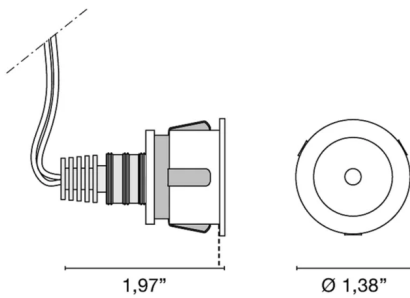

Code	<b>6363</b>
Year of production	2023
Typology	recessed ceiling,
Material	aluminium
IP grade	20
Allimentation	500mA - 2,9Vdc
Finishes	<b>.01</b>  White <b>.02</b>  Black
Light source	<b>/W</b> 1.5W 221lm 4000K <b>/WW</b> 1.5W 210lm 3000K <b>/XW</b> 1.5W 199lm 2700k
Net weight	0,07 kg
	3,00 cm