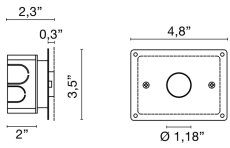

350 mA Driver 1-6 Spot

0125

0,02 kg

500 mA Driver 1-6 Spot led direct current driver 500mA

0127

0,00 kg