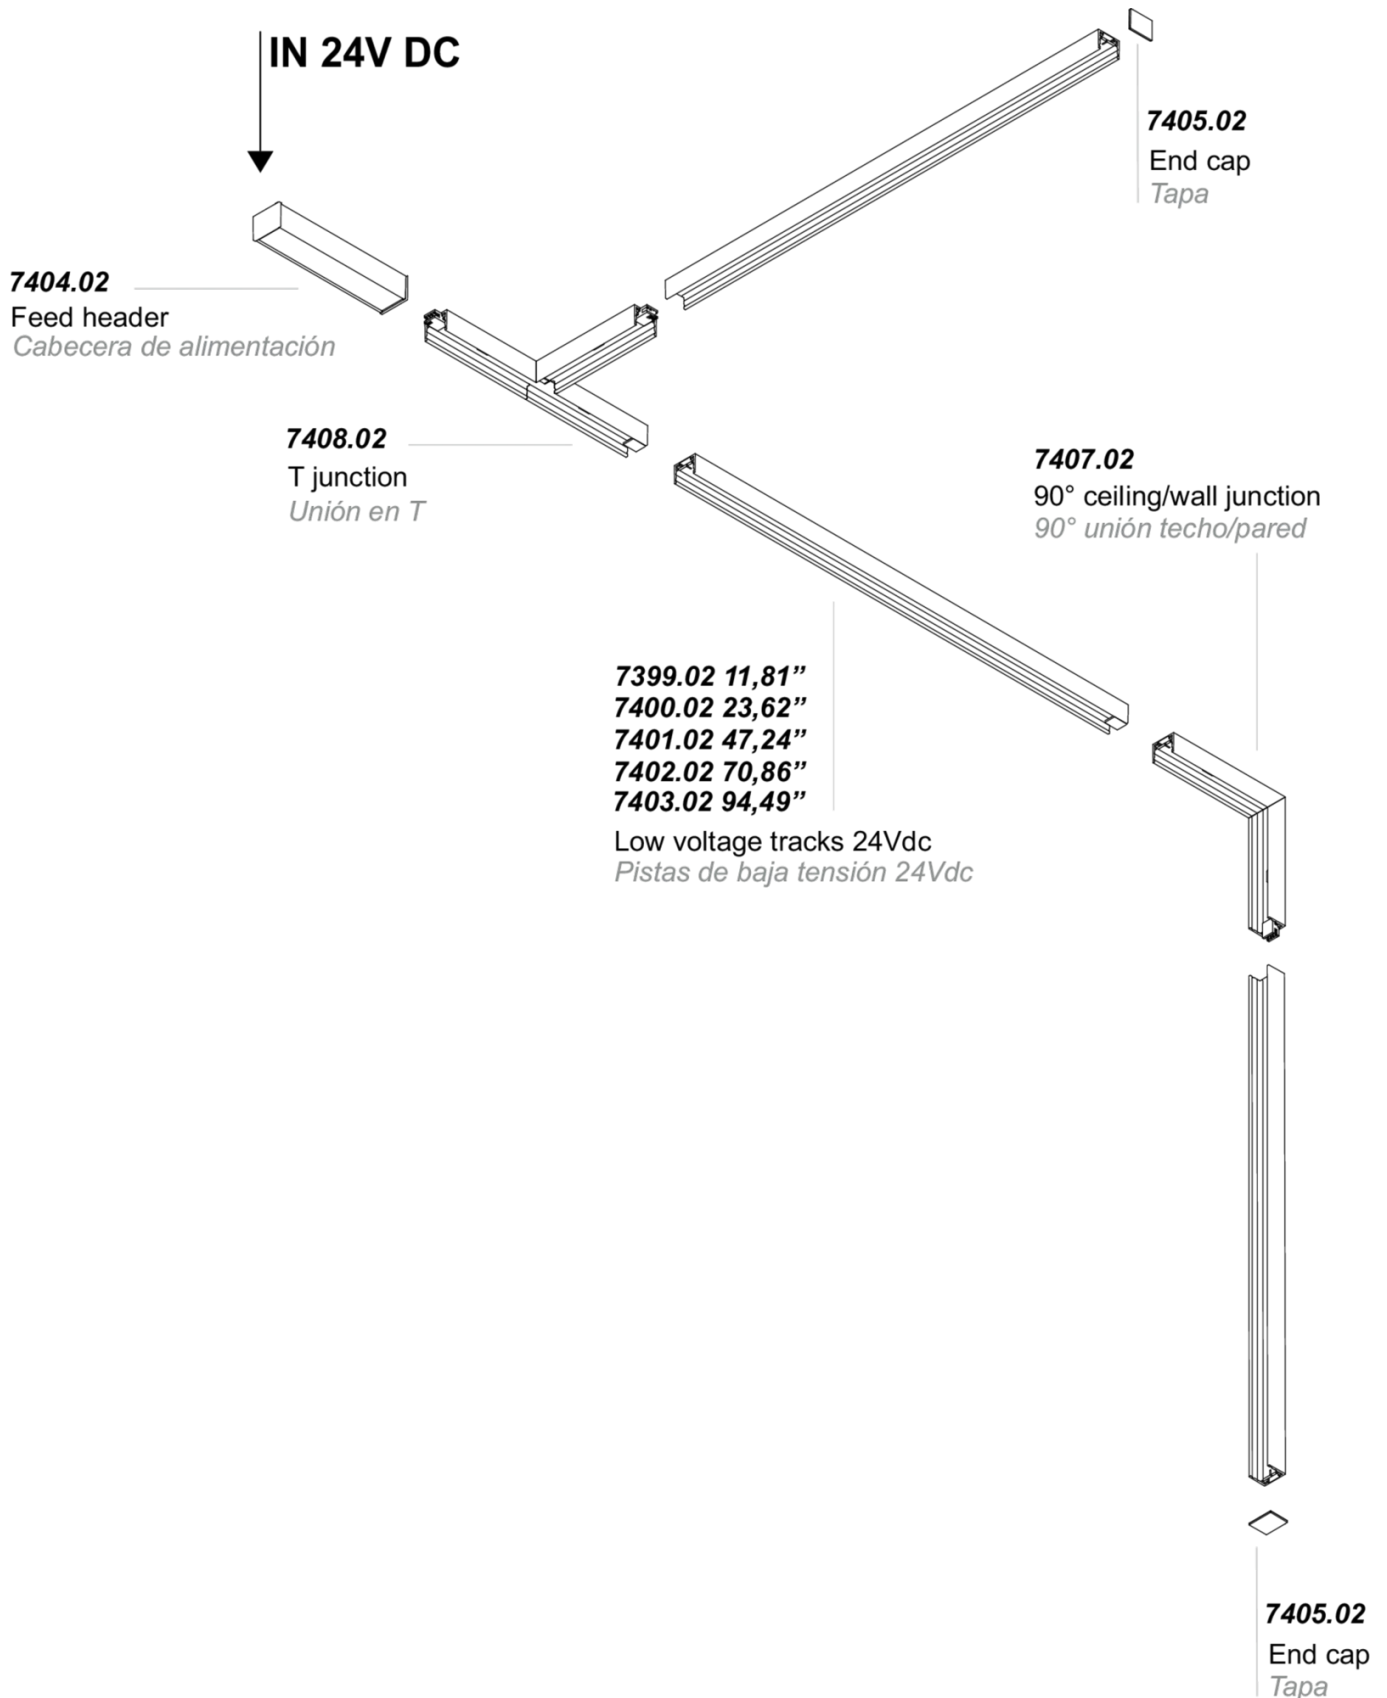

Tiny - track 24V

Design officinadiarchitettura&design

EXAMPLE OF CONFIGURATION