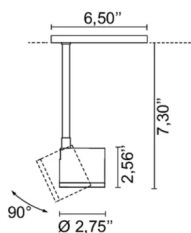

NEWTON FLAT TRACK 48V

Design U.T. EgoLuce

Code **6449**

Description 48V track-mounted adjustable spotlight

Year of production 2019

Typology ceiling track

Material aluminium

Light Emission *live*

IP grade 20

Allimentation 48Vdc

Finishes **.01** White

.02 Black

Light source **/W** 8.7W 1223lm 48V 4000K CRI>90

/WW 8.7W 1156lm 48V 3000K CRI>90

/XW 8.7W 1106lm 48V 2700k CRI>90

Net weight 0,60 Kg

ACCESSORIES

NEWTON FLAT TRACK 48V

Design U.T. Egoluce

Decorative parabola Decorative dish for NEWTON FLAT

0264

0,10 Kg

.01  White

.02  Black