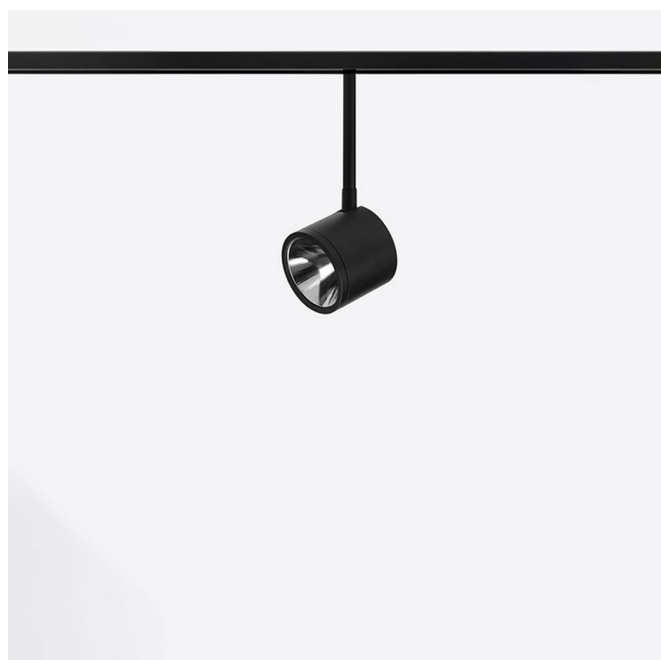

NEWTON FLAT TRACK 48V

Design U.T. EgoLuce

Code **6449**

Description 48V track-mounted adjustable spotlight

Year of production 2019

Typology ceiling track

Material aluminium

Light Emission *live*

IP grade 20

Allimentation 48Vdc

Finishes **.01** White

.02 Black

Light source **/W** 8.7W 1223lm 48V 4000K CRI>90

/WW 8.7W 1156lm 48V 3000K CRI>90

/XW 8.7W 1106lm 48V 2700k CRI>90

Net weight 0,60 Kg

ACCESSORIES

NEWTON FLAT TRACK 48V

Design U.T. Egoluce

Decorative parabola Decorative dish for NEWTON FLAT

0264

0,10 Kg

.01  White

.02  Black