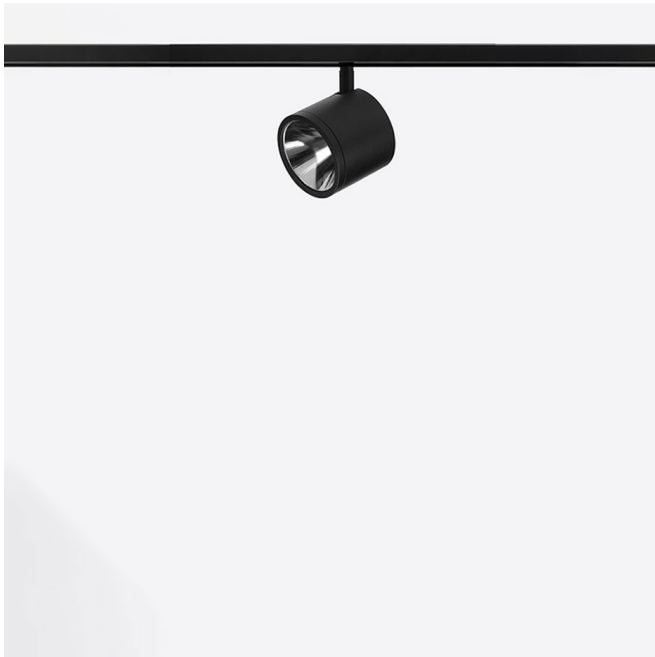

# Newton Flat Track 48V

Design ABS Studio

Code **U6448**

Description	Pole-mounted projector for 48V track with aluminum body and COB LED source, reflector with different apertures: 13° and 40°
Year of production	2019
Typology	ceiling,
Material	aluminium
Light Emission	<i>live</i>
IP grade	IP20
Allimentation	48Vdc
Finishes	<b>.01</b> White <b>.02</b> Black
Light source	<b>/W</b> 48V DC 8,9W 1353lm 48V 4000K CRI>90 <b>/WW</b> 48V DC 8,9W 1303lm 48V 3000K CRI>90 <b>/XW</b> 48V DC 8,9W 1244lm 48V 2700k CRI>90
Net weight	1,10 lb

# Newton Flat Track 48V

Design ABS Studio

## ACCESSORIES

Decorative dish for NEWTON FLAT

0264

0,22 lb

.01 White

.02 Black