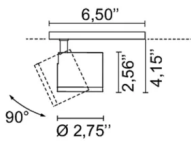

# Newton Flat Track 48V

Design ABS Studio

Code **U6448**

Description	Pole-mounted projector for 48V track with aluminum body and COB LED source, reflector with different apertures: 13° and 40°
Year of production	2019
Typology	ceiling,
Material	aluminium
Light Emission	<i>live</i>
IP grade	IP20
Allimentation	48Vdc
Finishes	<b>.01</b> White <b>.02</b> Black
Light source	<b>/W</b> 48V DC 8,9W 1353lm 48V 4000K CRI>90 <b>/WW</b> 48V DC 8,9W 1303lm 48V 3000K CRI>90 <b>/XW</b> 48V DC 8,9W 1244lm 48V 2700k CRI>90
Net weight	1,10 lb