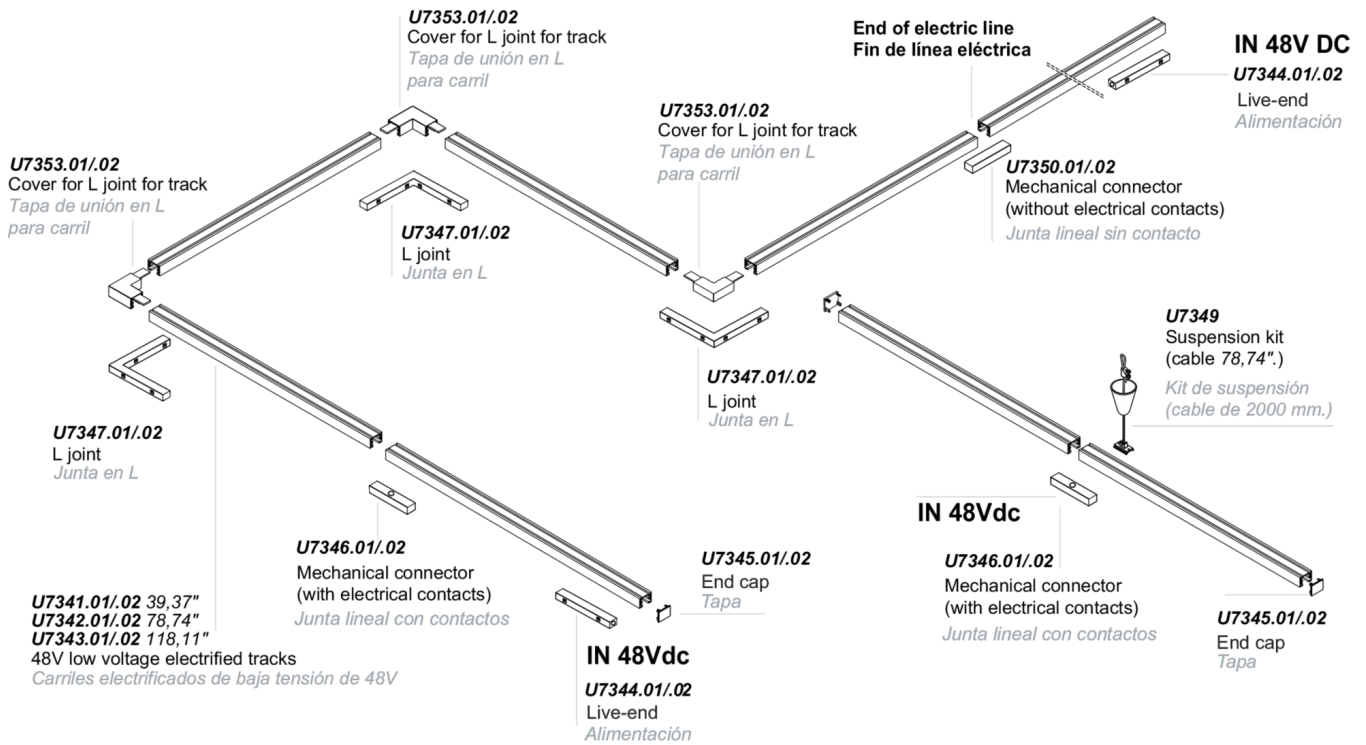

# Newton Flat Track 48V

Design ABS Studio

Code **U6448**

Description	Pole-mounted projector for 48V track with aluminum body and COB LED source, reflector with different apertures: 13° and 40°
Year of production	2019
Typology	ceiling,
Material	aluminium
Light Emission	<i>live</i>
IP grade	IP20
Allimentation	48Vdc
Finishes	<b>.01</b> White <b>.02</b> Black
Light source	<b>/W</b> 48V DC 8,9W 1353lm 48V 4000K CRI>90 <b>/WW</b> 48V DC 8,9W 1303lm 48V 3000K CRI>90 <b>/XW</b> 48V DC 8,9W 1244lm 48V 2700k CRI>90
Net weight	1,10 lb

# Newton Flat Track 48V

Design ABS Studio

## EXAMPLE OF CONFIGURATION

## ACCESSORIES

Decorative dish for NEWTON FLAT

0264

0,22 lb

.01 White

.02 Black