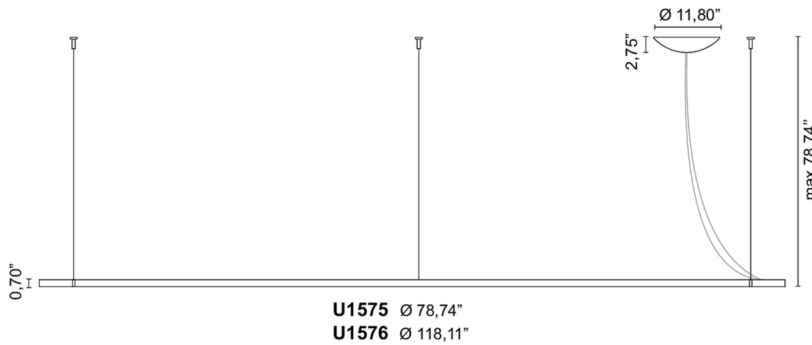

Lancia Tonda XL/XXL

Design P. Peperè

Code **U1575**

Description Diffused-light pendant lamp with calendered aluminum die-cast body, opal polycarbonate diffuser, 250cm coaxial cable, mounting kit and ceiling rose with driver included.

Year of production 2019

Typology suspension

Material aluminum/polycarbonate

Light Emission *widespread*

IP grade 20

Allimentation 120-277V 50/60Hz

Finishes **.01** White

.02 Black

Light source
/W 67W 7560lm 24V 4000K CRI>90
/WW 67W 7140lm 24V 3000K CRI>90
/XW 67W 6720lm 24V 2700k CRI>90

Net weight 6,61 lb

98,43 inch

Lancia Tonda XL/XXL

Design P. Pepere

MOUNTING DIAGRAM

The lamp is supplied in 4 separate sections to be assembled during installation