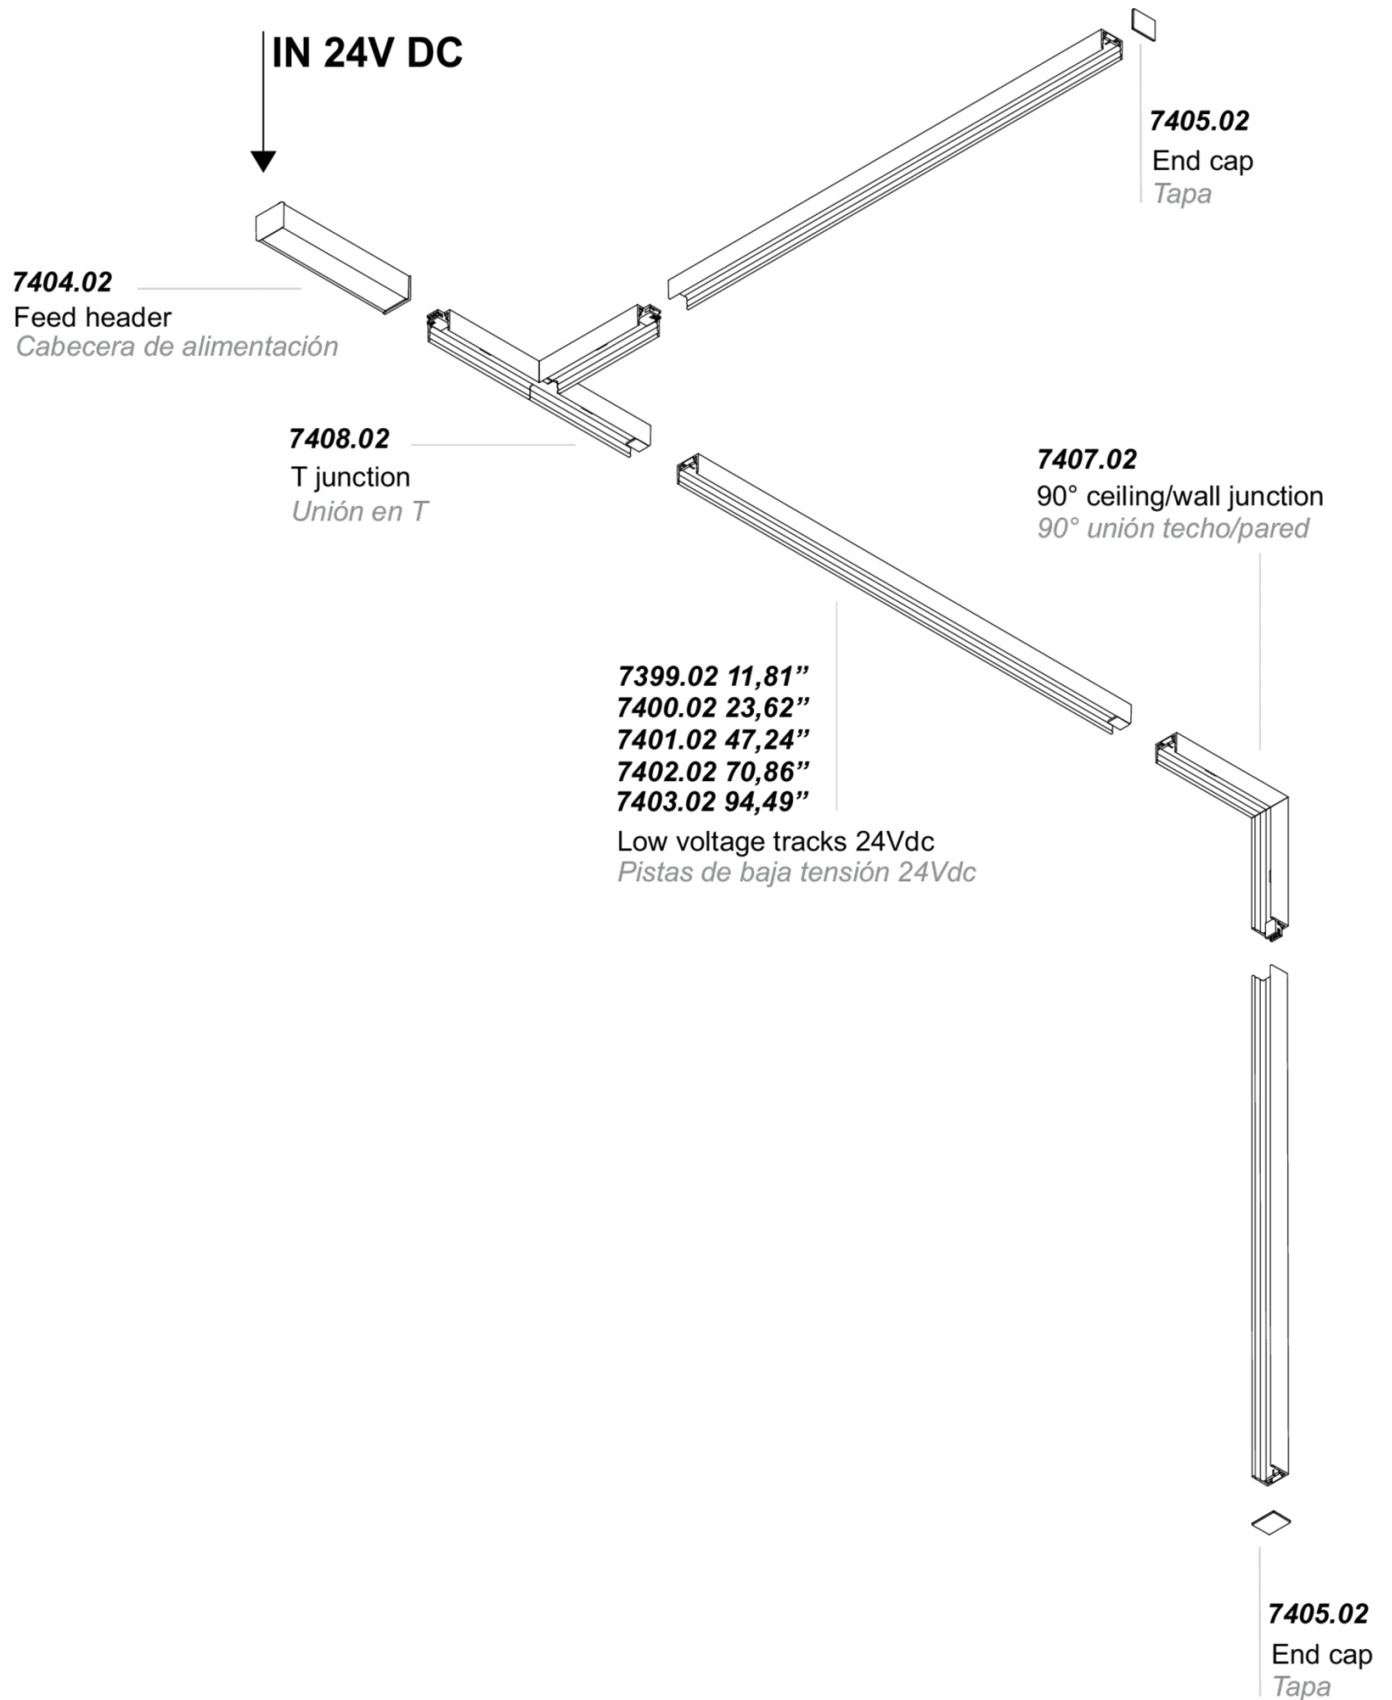

Tiny - track 24V

Design ABS Studio

Code	7403
Description	Low voltage 24V magnetic electrified track 180cm length for ceiling and wall applications
Typology	
Allimentation	24Vdc
Finishes	.02 ■ Black
Light source	
Net weight	0,00 lb

Tiny - track 24V

Design ABS Studio

EXAMPLE OF CONFIGURATION

Tiny - track 24V

Design ABS Studio

ELEMENTI DI SISTEMA

Power head length 8 cm

7404

0,00 lb

.02  Black

Tiny - track 24V

Design ABS Studio

X-junction length 16.5 cm

7409

0,00 lb

.02  Black

90° joint length 9 x 7.6 cm

7410

0,00 lb

.02  Black

Track cover 24V 1 mt

7411

0,00 lb

.02  Black