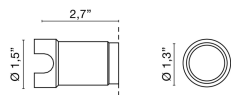

Plastic back case

0216

0,00 lb

Kit: box + perforated plaster

0213

0,00 lb