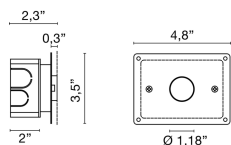

led direct current driver 350mA

0128

0,00 lb