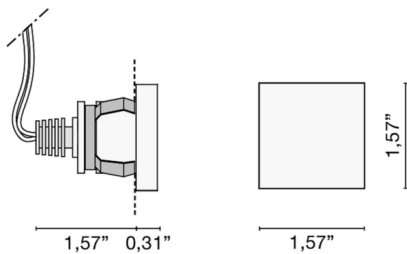

Code	6355
Description	Recessed spotlight (IP44) with diffused light with round satin-finished and painted methacrylate diffuser.
Year of production	2008
Typology	recessed ceiling wall,
Material	methacrylate/aluminum
Light Emission	<i>live</i>
IP grade	IP44
Allimentation	350mA - 2,9Vdc
Finishes	.01  White
Light source	/W 1W 158lm 4000K /WW 1W 150lm 3000K /XW 1W 143lm 2700k
Net weight	0,09 lb
	7,87 inch
	1,18 inch