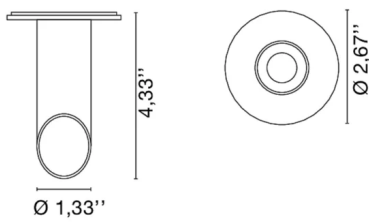

Code	<b>5690</b>
Description	IP65 direct light ceiling or floor lamp with stainless steel and aluminum frame with reinforced anodizing for outdoor use.
Year of production	2022
Typology	wall, ceiling, floor,
Material	STAINLESS AISI 316L/INOX 304
Light Emission	<i>live</i>
IP grade	IP65
Allimentation	500mA - 2,9Vdc
Finishes	<ul style="list-style-type: none"> <li><b>.06</b>  Green</li> <li><b>.01</b>  White</li> <li><b>.02</b>  Black</li> <li><b>.33</b>  Brushed steel</li> <li><b>.34</b>  Corten painted</li> </ul>
Light source	<ul style="list-style-type: none"> <li><b>/W</b> 1.5W 221lm 4000K</li> <li><b>/WW</b> 1.5W 210lm 3000K</li> <li><b>/XW</b> 1.5W 199lm 2700k</li> </ul>
Net weight	0,55 lb

## ACCESSORIES

led direct current driver 500mA

**0127**

0,00 lb