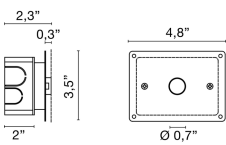

350 mA Driver 1-6 Spot

0125

0,02 kg

350 mA Driver 1-10 Spot led direct current driver 350mA

0128

0,00 kg