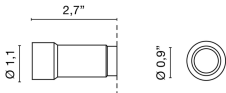

Plastic Plastic Box Plastic back case

0215

0,00 kg

Kit: box + perforated plaster

0212

0,00 kg