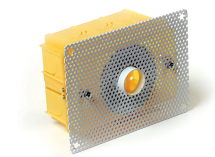

350 mA Driver 1-6 Spot

0125

0,02 kg

350 mA Driver 1-10 Spot led direct current driver 350mA

0128

0,00 kg