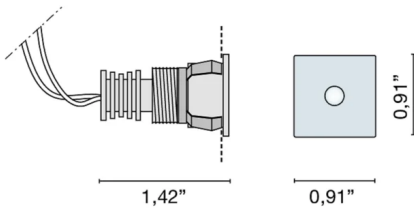

Code	<b>6321</b>
Typology	recessed ceiling wall,
IP grade	40
Allimentation	350mA - 2,9Vdc
Finishes	.01  White .32  Satin nickel
Light source	/W 1W 158lm 4000K /WW 1W 150lm 3000K /XW 1W 143lm 2700k
Net weight	0,02 kg
	2,00 cm