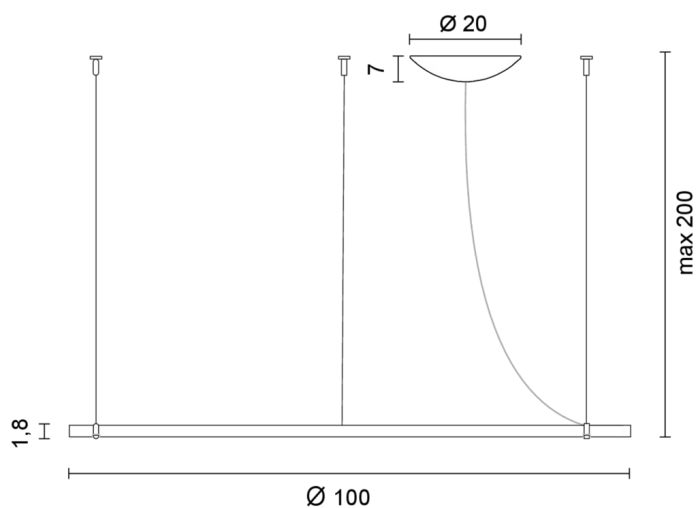

Installabile in verticale
Can be installed vertically

ACCESSORI