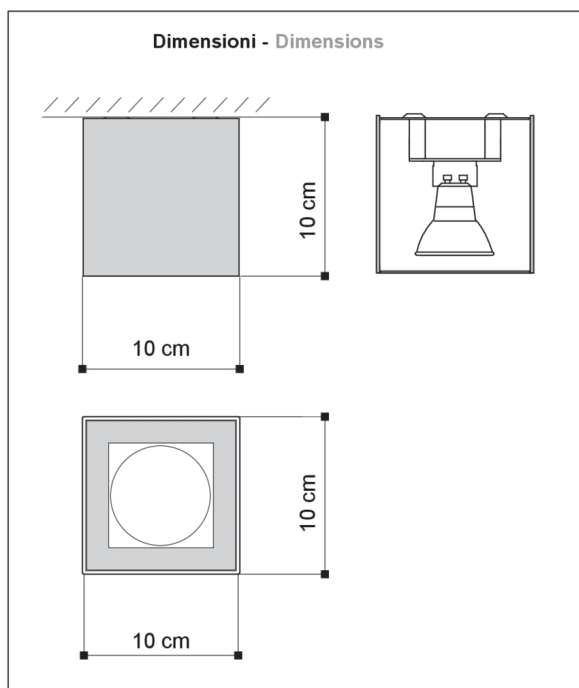

F IP20 R CE

CEILING

Code **5176**

Description Ceiling lamp

Year of production 2007

Typology ceiling,

Material aluminium

Light Emission *live*

IP grade 20

Allimentation 220-240V 50/60Hz

Finishes **.01** White

.02 Black

.35 Sand

Light source

Net weight 0,50 kg

Dimensioni - Dimensions

Schema di fissaggio. Outline for fitting.

ACCESSORIES

Steel frame with Pyrex glass for ALEA 4281

0205

0,07 kg

.01  White

.02  Black

.35  Sand