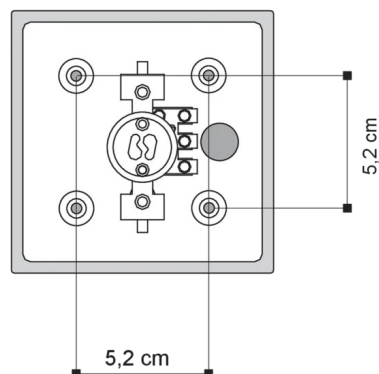

F IP20 R CE

CEILING

Code **5176**

Description Ceiling lamp

Year of production 2007

Typology ceiling,

Material aluminium

Light Emission *live*

IP grade 20

Allimentation 220-240V 50/60Hz

Finishes **.01** White

.02 Black

.35 Sand

Light source

Net weight 0,50 kg

Dimensioni - Dimensions

Schema di fissaggio. Outline for fitting.

ACCESSORIES

Steel frame with Pyrex glass for ALEA 4281

0205

0,07 kg

.01  White

.02  Black

.35  Sand