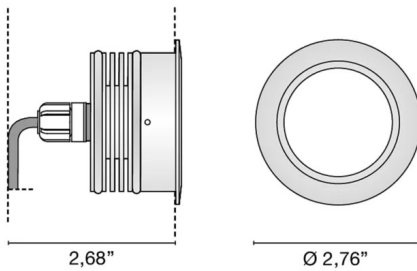

Year of production 2010

Typology recessed ceiling wall floor,

Material INOX AISI 316L

Light Emission *live*

IP grade IP67

Allimentation 350mA - 8,7V

Finishes **.33** Brushed steel

Light source  
**/W** max 3x1W 453lm 4000K CRI>90  
**/WW** max 3x1W 429lm 3000K CRI>90  
**/XW** max 3x1W 405lm 2700k CRI>90

Net weight 0,88 lb

11,81 inch

2,36 inch