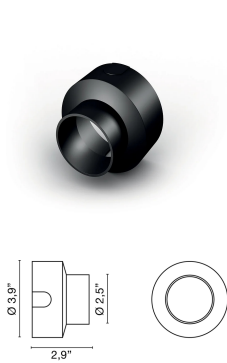

# Zeppelin Maxi

Design ABS Studio

Code **6368**

Description IP67 walkable recessed spotlight with diffused light with AISI 316L stainless steel flange, aluminum heat sink, frosted glass screen and 30cm neoprene cable.

# Zeppelin Maxi

Design ABS Studio

Kit: Zeppelin Maxi drainage formwork + IP connector

**0230**

0,00 lb

Pear shaped formwork

**0232**

0,00 lb

Spring for ZEPPELIN MAXI

**0260**

0,09 lb

led direct current driver 350mA

**0128**

0,00 lb

multipower dimmable led driver in continuous current

**0141/DIM**