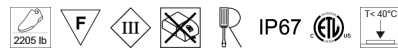

Zeppelin Maxi

Design ABS Studio

Code **6368**

Description IP67 walkable recessed spotlight with diffused light with AISI 316L stainless steel flange, aluminum heat sink, frosted glass screen and 30cm neoprene cable.

Year of production 2010

Typology recessed ceiling wall floor,

Material INOX AISI 316L

Light Emission *live*

IP grade IP67

Allimentation 350mA - 8,7V

Finishes **.33** Brushed steel

Light source
/W max 3x1W 453lm 4000K CRI>90
/WW max 3x1W 429lm 3000K CRI>90
/XW max 3x1W 405lm 2700k CRI>90

Net weight 0,88 lb

11,81 inch

2,36 inch