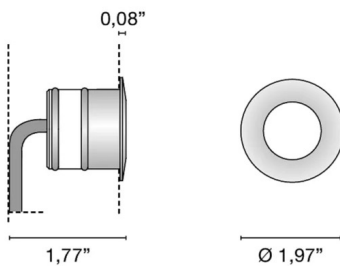

Code	<b>6388</b>
Description	IP67 walkable recessed spotlight with AISI 316L stainless steel round flange, aluminum heat sink, frosted safety glass and 30 cm neoprene cable.
Year of production	2012
Typology	recessed ceiling wall,
Material	INOX AISI 316L
Light Emission	<i>live</i>
IP grade	IP67
Allimentation	12Vdc
Finishes	<b>.33</b> Brushed steel
Light source	<b>/W</b> 1.5W 12V 4000K <b>/WW</b> 1.5W 12V 3000K
Net weight	0,24 lb
	11,81 inch
	1,50 inch

## ACCESSORIES

 	<p>Plastic back case</p>	<p><b>0217</b></p>	<p>0,00 lb</p>
 	<p>Kit: Drainage formwork + IP connector</p>	<p><b>0250</b></p>	<p>0,00 lb</p>
		<p><b>0129</b></p>	<p>0,25 lb</p>
	<p>DALI multipotential direct current dimmable driver IN:110V-240V OUT :350mA,500mA,700mA 12VDC-10W 24VDC-20W</p>	<p><b>0129/DALI</b> <b>.DALI</b>  DALI</p>	<p>0,00 lb</p>
		<p><b>0159</b></p>	<p>0,29 lb</p>