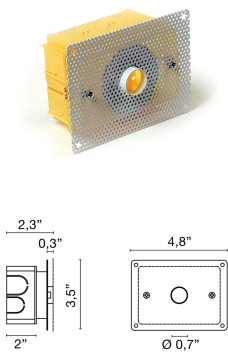

350 mA Driver 1-6 Spot

0125

0,02 kg

350 mA Driver 1-10 Spot led direct current driver 350mA

0128

0,00 kg