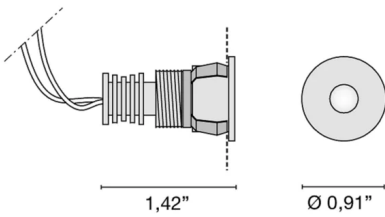

Code	6320
Typology	recessed ceiling wall,
IP grade	40
Allimentation	350mA - 2,9Vdc
Finishes	.01 White .32 Satin nickel
Light source	/W 1W 158lm 4000K /WW 1W 150lm 3000K /XW 1W 143lm 2700k
Net weight	0,02 kg
	2,00 cm