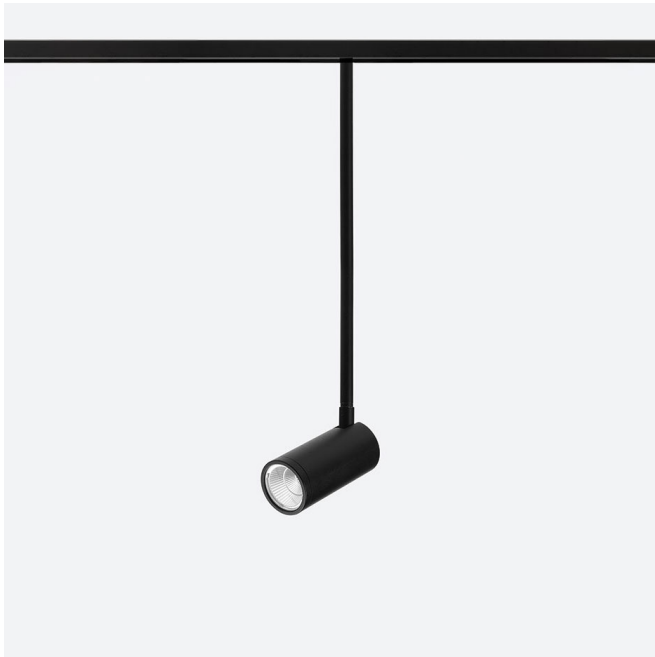

Newton Track 48V

Design ABS Studio

Code

U6346

Description

Pole-mounted projector for 48V track with aluminum body and COB LED source, reflector with different apertures: 24°, 38° and 58°

Year of production

2019

Typology

ceiling,

Material

aluminium

Light Emission

live

IP grade

IP20