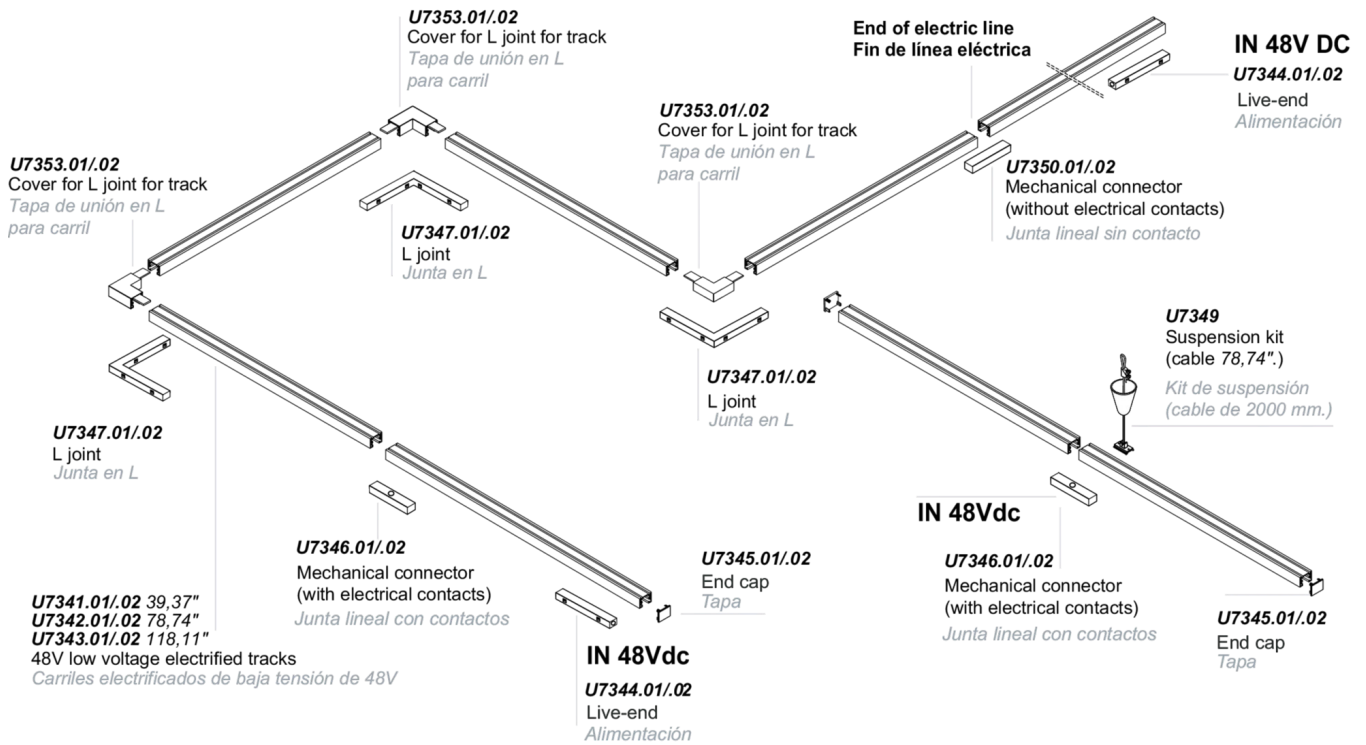

Typology

ceiling,

Material

aluminium

Light Emission

live

IP grade

IP20

/XW 48V DC 8,9W 1244lm 48V 2700k CRI>90

Net weight

1,32 lb

Newton Track 48V

Design ABS Studio

EXAMPLE OF CONFIGURATION

ACCESSORIES

Lightbreak for NEWTON

0267

0,22 lb

.01 White

.02 Black

Newton Track 48V

Design ABS Studio

NEWTON anti-glare screen

0274