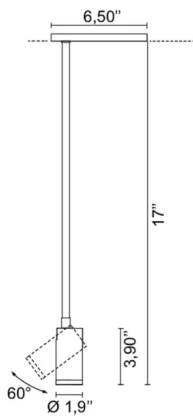

Newton Track 48V

Design ABS Studio

Code

U6346

Description

Pole-mounted projector for 48V track with aluminum body and COB LED source, reflector with different apertures: 24°, 38° and 58°

Year of production

2019

Allimentation

48Vdc

Finishes

.01  White

.02  Black

Light source

/W 48V DC 8,9W 1353lm 48V 4000K CRI>90

/WW 48V DC 8,9W 1303lm 48V 3000K CRI>90

/XW 48V DC 8,9W 1244lm 48V 2700k CRI>90

Net weight

1,32 lb

Newton Track 48V

Design ABS Studio

EXAMPLE OF CONFIGURATION

ACCESSORIES

Lightbreak for NEWTON