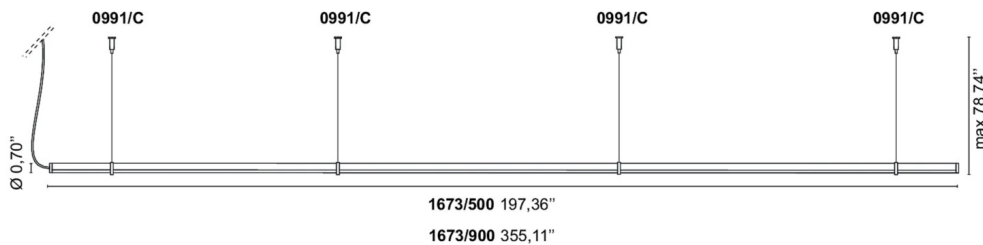

Lancia No Limits

Design Lux Studio

Code	U1673
Description	"Limitless" linear suspension lighting system that enables continuous lines of light up to 9 meters to be created from a single power point.
Year of production	2022
Typology	suspension system
Material	aluminum/polycarbonate
Light Emission	<i>widespread</i>
IP grade	40
Allimentation	24Vdc
Finishes	.01 White .02 Black
Light source	/W 108W 16560lm 24V 4000K CRI>90 /WW 108W 14850lm 24V 3000K CRI>90 /XW 108W 14040lm 24V 2700k CRI>90
Net weight	13,89 lb
	98,43 inch

ELEMENTI DI SISTEMA

20cm diameter rosette complete with 60W driver

U0990/60

1,32 lb

- .01 White
- .02 Black
- .85 Painted silver
- .86 Painted gold
- .87 Painted copper
- .88 Bronze painted

30cm diameter rosette complete with 99W driver

U0990/100

2,87 lb

- .01 White
- .02 Black
- .85 Painted silver
- .86 Painted gold
- .87 Painted copper
- .88 Bronze painted

38cm diameter rosette complete with 198W driver

U0990/200

4,41 lb

- .01 White
- .02 Black
- .85 Painted silver
- .86 Painted gold
- .87 Painted copper
- .88 Bronze painted