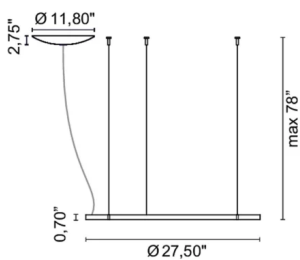

.85 Painted silver

.86 Painted gold

.87 Painted copper

.88 Bronze painted

Light source

/W 37,5W 4746lm 24V 4000K CRI>90

/WW 37,5W 4242lm 24V 3000K CRI>90

/XW 37,5W 3969lm 24V 2700k CRI>90

Net weight

3,09 lb

98,43 inch

Lancia Tonda

Design P. Peperè

ACCESSORIES

Single cable connection to ceiling

0536