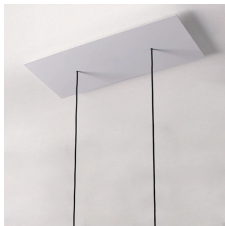

PEVERA SYSTEM

Design Mati

Code	1568
Description	Pendant lamp
Year of production	2017
Typology	suspension system
Material	aluminum/wood
Light Emission	<i>live</i>
IP grade	20
Allimentation	350mA - 18V dc
Finishes	.01 White .02 Black .05 Red
Light source	/W 6W 966lm 4000K /WW 6W 910lm 3000K /XW 6W 873lm 2700k
Net weight	0,50 Kg
	300 cm

ELEMENTI DI SISTEMA

0970	0,10 kg
.01	White
.02	Black

0556	1,20 kg
.01	White
.02	Black
.05	Red

0557	0,50 kg
.01	White
.02	Black

PEVERA SYSTEM

Design Mati

0979/2 2,00 kg

.01  White

.02  Black

0979/4 0,00 kg

.01  White

.02  Black

Round ceiling rose diameter 35 cm complete with ballast - 3 Lamps

U0980/3 1,20 kg

.01  White

.02  Black

Round ceiling rose diameter 45 cm complete with ballast - 5 Lamps

U0980/5 2,40 kg

.01  White

.02  Black

0988 0,00 kg

.01  White

.02  Black

0535 0,00 kg